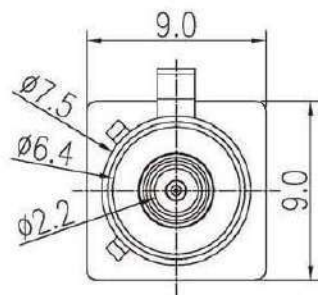

KMT02S012D