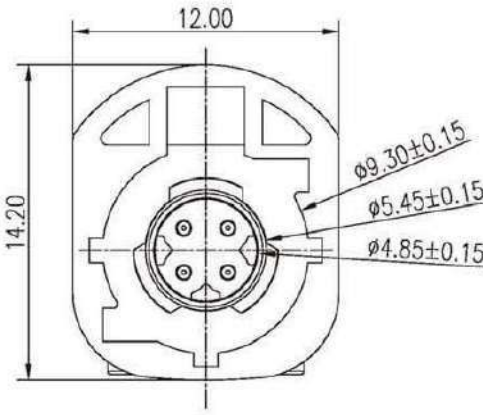

HSD Middle Mount Horizontal Type

KMU01S041A

KMU01S041B

KMU01S041Z

KMU01S041C

PCB Layout

KMU01S041A Black KMU01S041B White KMU01S041C Blue KMU01S041D Maroon KMU01S041E Green KMU01S041F Brown KMU01S041Z Water Blue