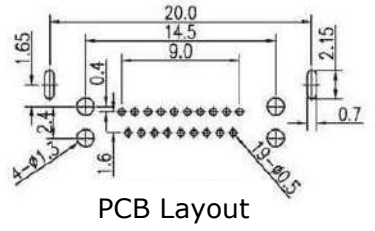

Automotive HDMI 19P Connector

Horizontal R/A Type: KMHRH02S190A

- *HDMI1.4 Standard Compliance
- *Vehicle Grade Block Design

Vertical Type: KMHVH02S190A

JASO Car Radio Antenna Connector

KMT06S0100

KMT06S0101