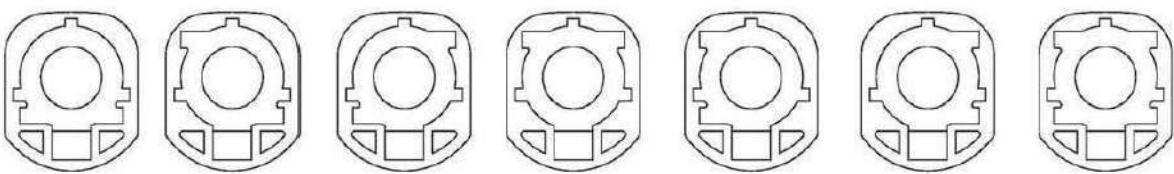

HSD Middle Mount Horizontal Type

KMU01S041A

KMU01S041B

KMU01S041Z

KMU01S041C

PCB Layout

KMU01S041A Black KMU01S041B White KMU01S041C Blue KMU01S041D Maroon KMU01S041E Green KMU01S041F Brown KMU01S041Z Water Blue