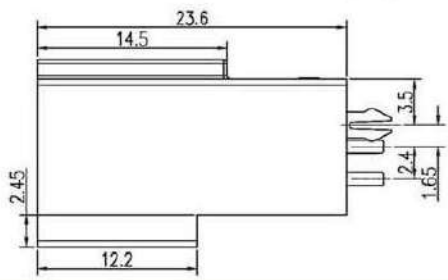

Automotive HDMI 19P Connector

Horizontal R/A Type: KMHRH02S190A

- *HDMI1.4 Standard Compliance
- *Vehicle Grade Block Design

Vertical Type: KMHVH02S190A

JASO Car Radio Antenna Connector

KMT06S0100

KMT06S0101