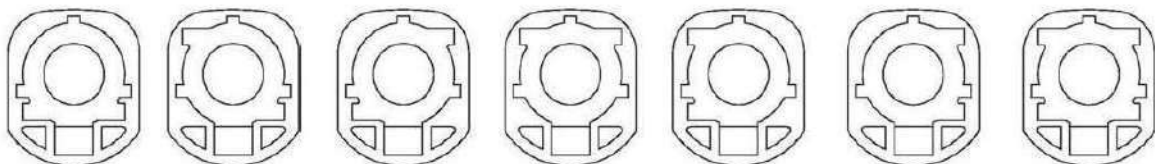

KMU01S040G Grey KMU01S040H Purple KMU01S040J Light Brown KMU01S040K Ginger KMU01S040L Yellow-green KMU01S040M Light orange KMU01S0400 Bright green