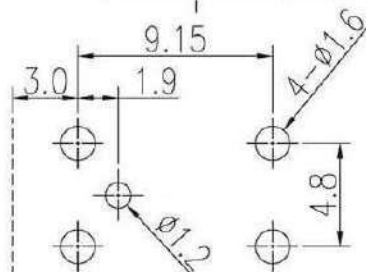

KMT02S012Z Water Blue

FAKRA Antenna Jack, DIP, Middle Mount Type

KMT02S013C

KMT02S013D

PCB Layout

Automotive Mini USB 5P Connector

Horizontal R/A Type:

PCB Layout