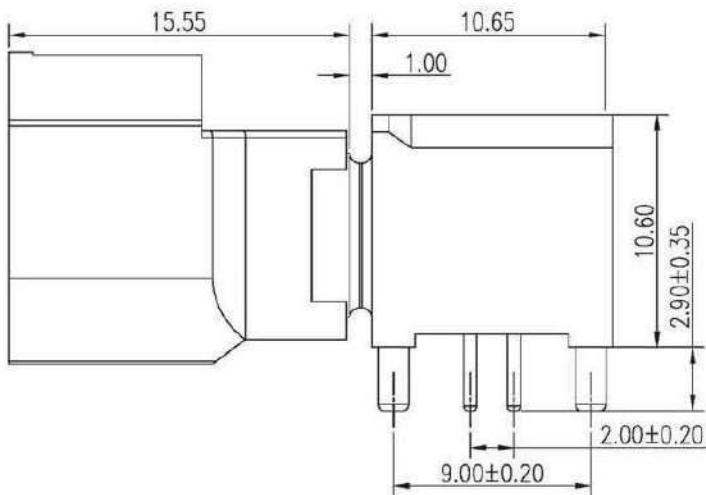

HSD Middle Mount Horizontal Type

PCB Layout