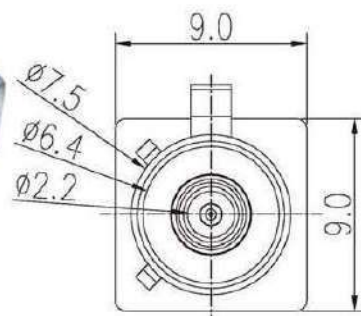

KMT02S012Z Water Blue

FAKRA Antenna Jack, DIP, Middle Mount Type

KMT02S013C

KMT02S013D

PCB Layout

Automotive Mini USB 5P Connector

Horizontal R/A Type:

PCB Layout