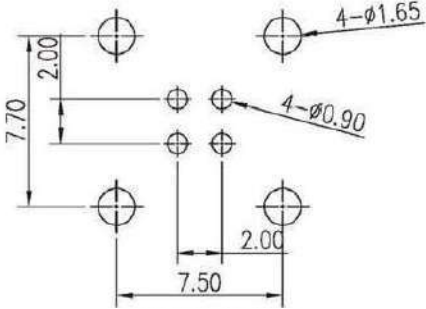

HSD Middle Mount Horizontal Type

KMU01S041A

KMU01S041B

KMU01S041Z

KMU01S041C

PCB Layout

KMU01S041A Black KMU01S041B White KMU01S041C Blue KMU01S041D Maroon KMU01S041E Green KMU01S041F Brown KMU01S041Z Water Blue