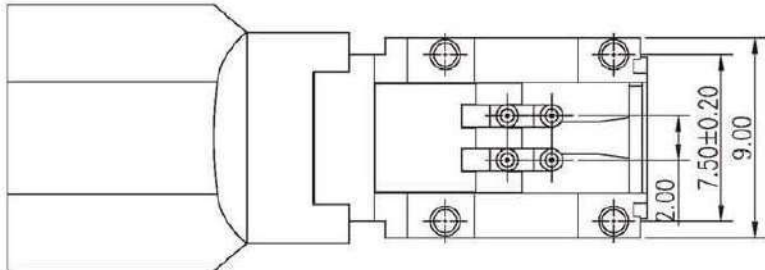

HSD Middle Mount Horizontal Type

KMU01S041A

KMU01S041B

KMU01S041Z

KMU01S041C

PCB Layout

KMU01S041A Black KMU01S041B White KMU01S041C Blue KMU01S041D Maroon KMU01S041E Green KMU01S041F Brown KMU01S041Z Water Blue