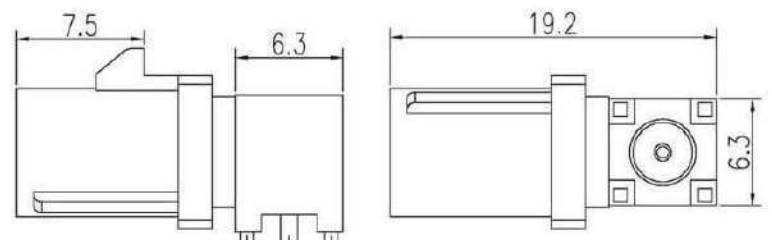

KMT02S011A Black KMT02S011B White KMT02S011C Blue KMT02S011D Maroon KMT02S011E Green KMT02S011Z Water Blue

Horizontal Short Type

KMT02S014C

KMT02S014D

PCB Layout

KMT02S014A Black KMT02S014B White KMT02S014C Blue KMT02S014D Maroon KMT02S014E Green KMT02S014Z Water Blue