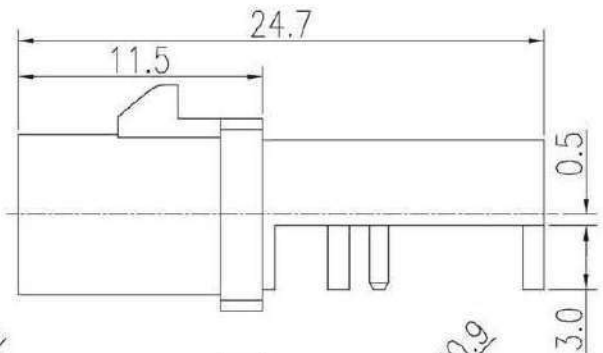

KMT02S012Z Water Blue

FAKRA Antenna Jack, DIP, Middle Mount Type

KMT02S013C

KMT02S013D

PCB Layout

Automotive Mini USB 5P Connector

Horizontal R/A Type:

PCB Layout