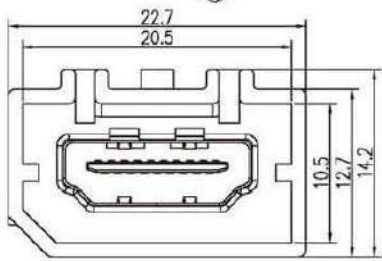

Automotive HDMI 19P Connector

Horizontal R/A Type: KMHRH02S190A

- *HDMI1.4 Standard Compliance
- *Vehicle Grade Block Design

Vertical Type: KMHVH02S190A

JASO Car Radio Antenna Connector

KMT06S0100

KMT06S0101