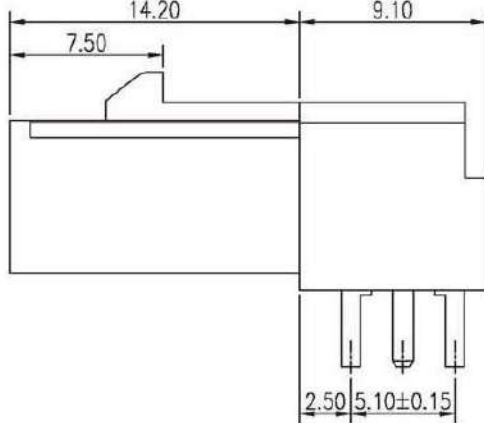

FAKRA Antenna Jack

PCB Layout

KMT02S011Z