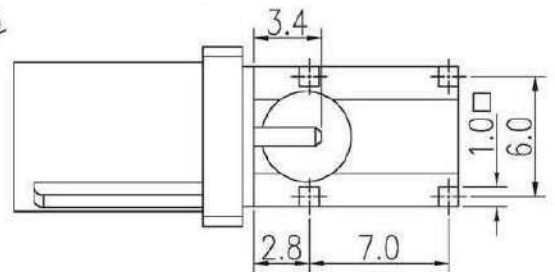

PCB Layout

FAKRA Antenna Jack, DIP, Middle Mount Type

PCB Layout