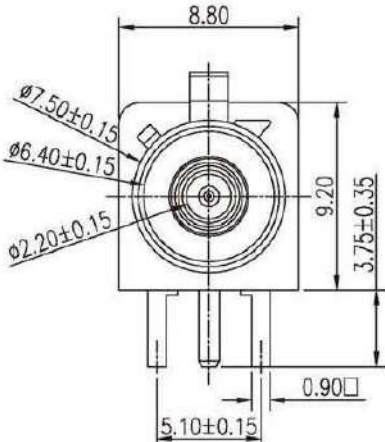

FAKRA Antenna Jack

PCB Layout

KMT02S011Z