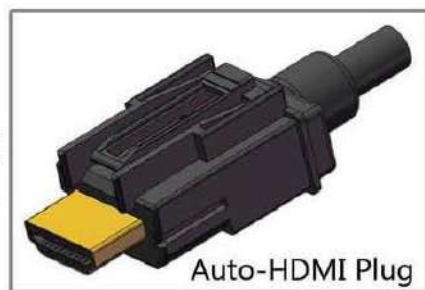

Automotive HDMI 19P Connector

Horizontal R/A Type: KMHRH02S190A

- *HDMI1.4 Standard Compliance
- *Vehicle Grade Block Design

Vertical Type: KMHVH02S190A

JASO Car Radio Antenna Connector

KMT06S0100

KMT06S0101