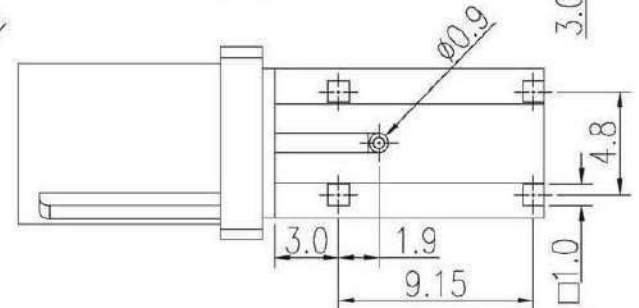

KMT02S012Z Water Blue

FAKRA Antenna Jack, DIP, Middle Mount Type

KMT02S013C

KMT02S013D

PCB Layout

Automotive Mini USB 5P Connector

Horizontal R/A Type:

PCB Layout