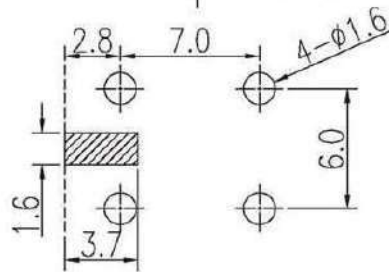

PCB Layout

FAKRA Antenna Jack, DIP, Middle Mount Type

PCB Layout