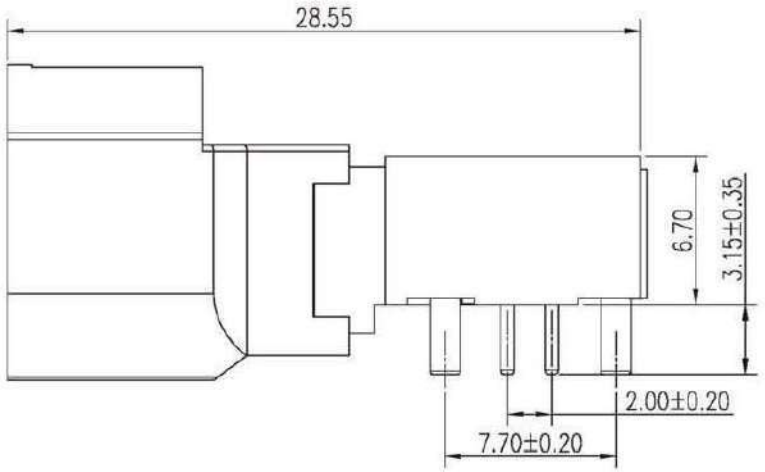

HSD Middle Mount Horizontal Type

KMU01S041A

KMU01S041B

KMU01S041Z

KMU01S041C

PCB Layout

KMU01S041A Black KMU01S041B White KMU01S041C Blue KMU01S041D Maroon KMU01S041E Green KMU01S041F Brown KMU01S041Z Water Blue