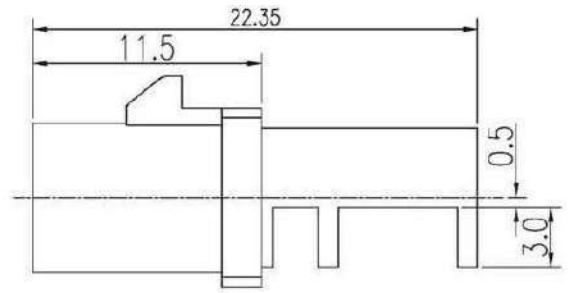

KMT02S012D