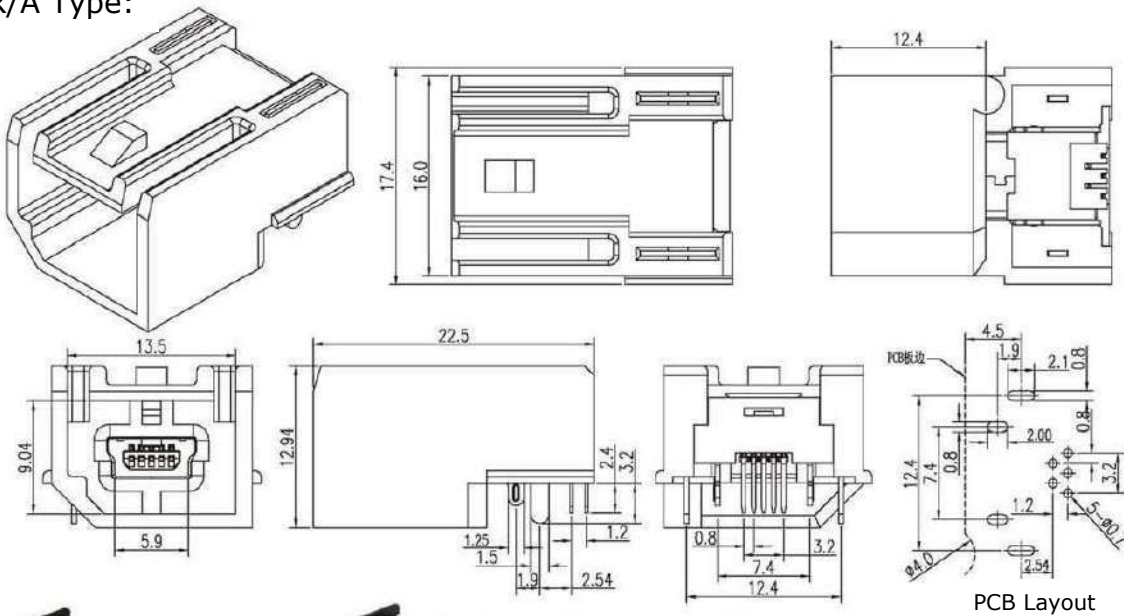

KMT02S012Z Water Blue

FAKRA Antenna Jack, DIP, Middle Mount Type

KMT02S013C

KMT02S013D

PCB Layout

Automotive Mini USB 5P Connector

Horizontal R/A Type:

PCB Layout